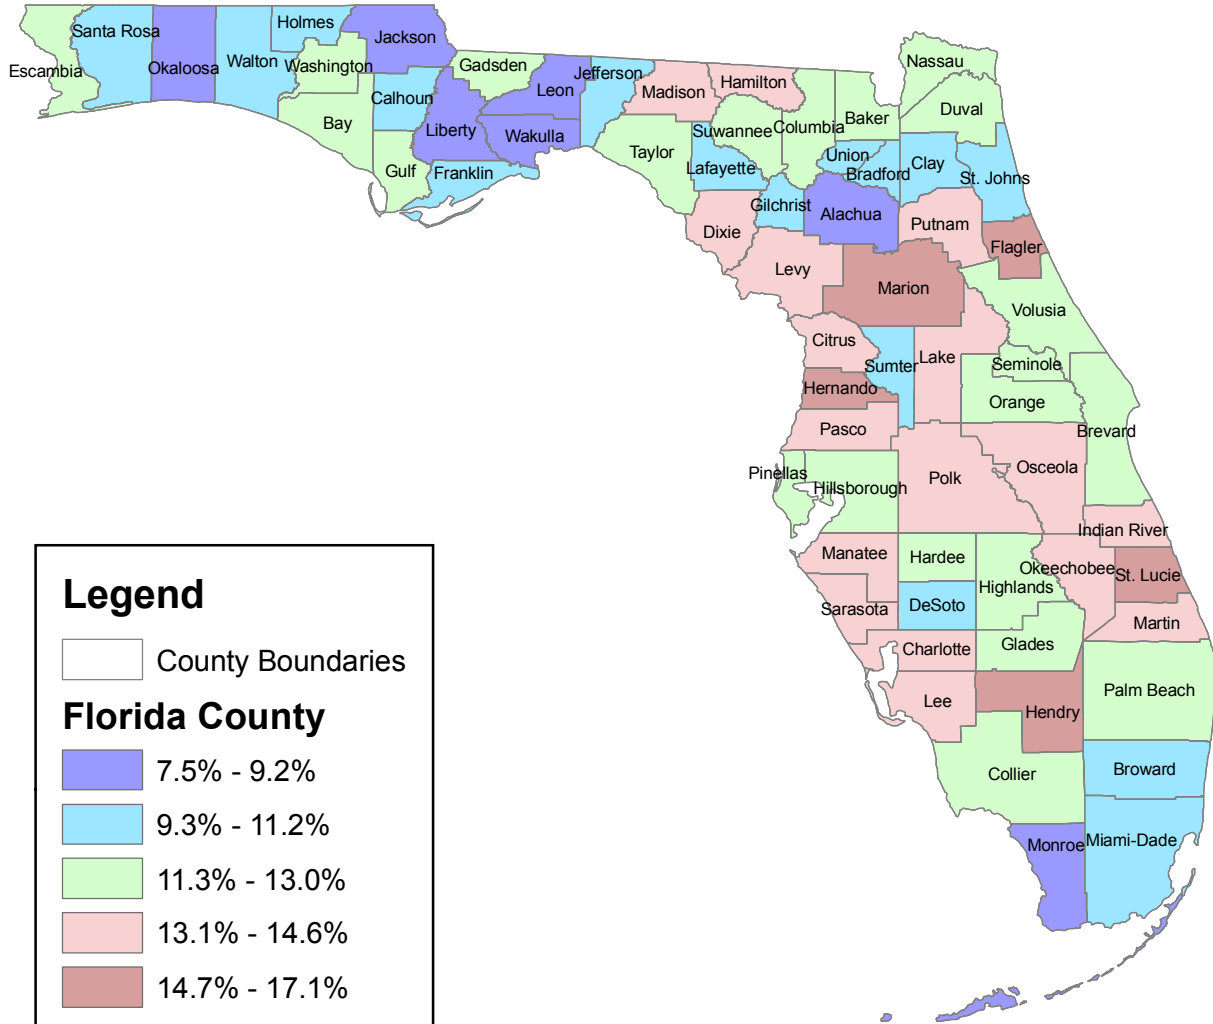

Florida Unemployment Rates by County (Not Seasonally Adjusted) January 2010

Source: Florida Agency for Workforce Innovation, Labor Market Statistics Center, Local Area Unemployment Statistics Program, in cooperation with the U.S. Department of Labor, Bureau of Labor Statistics, Released 03/10/2010.