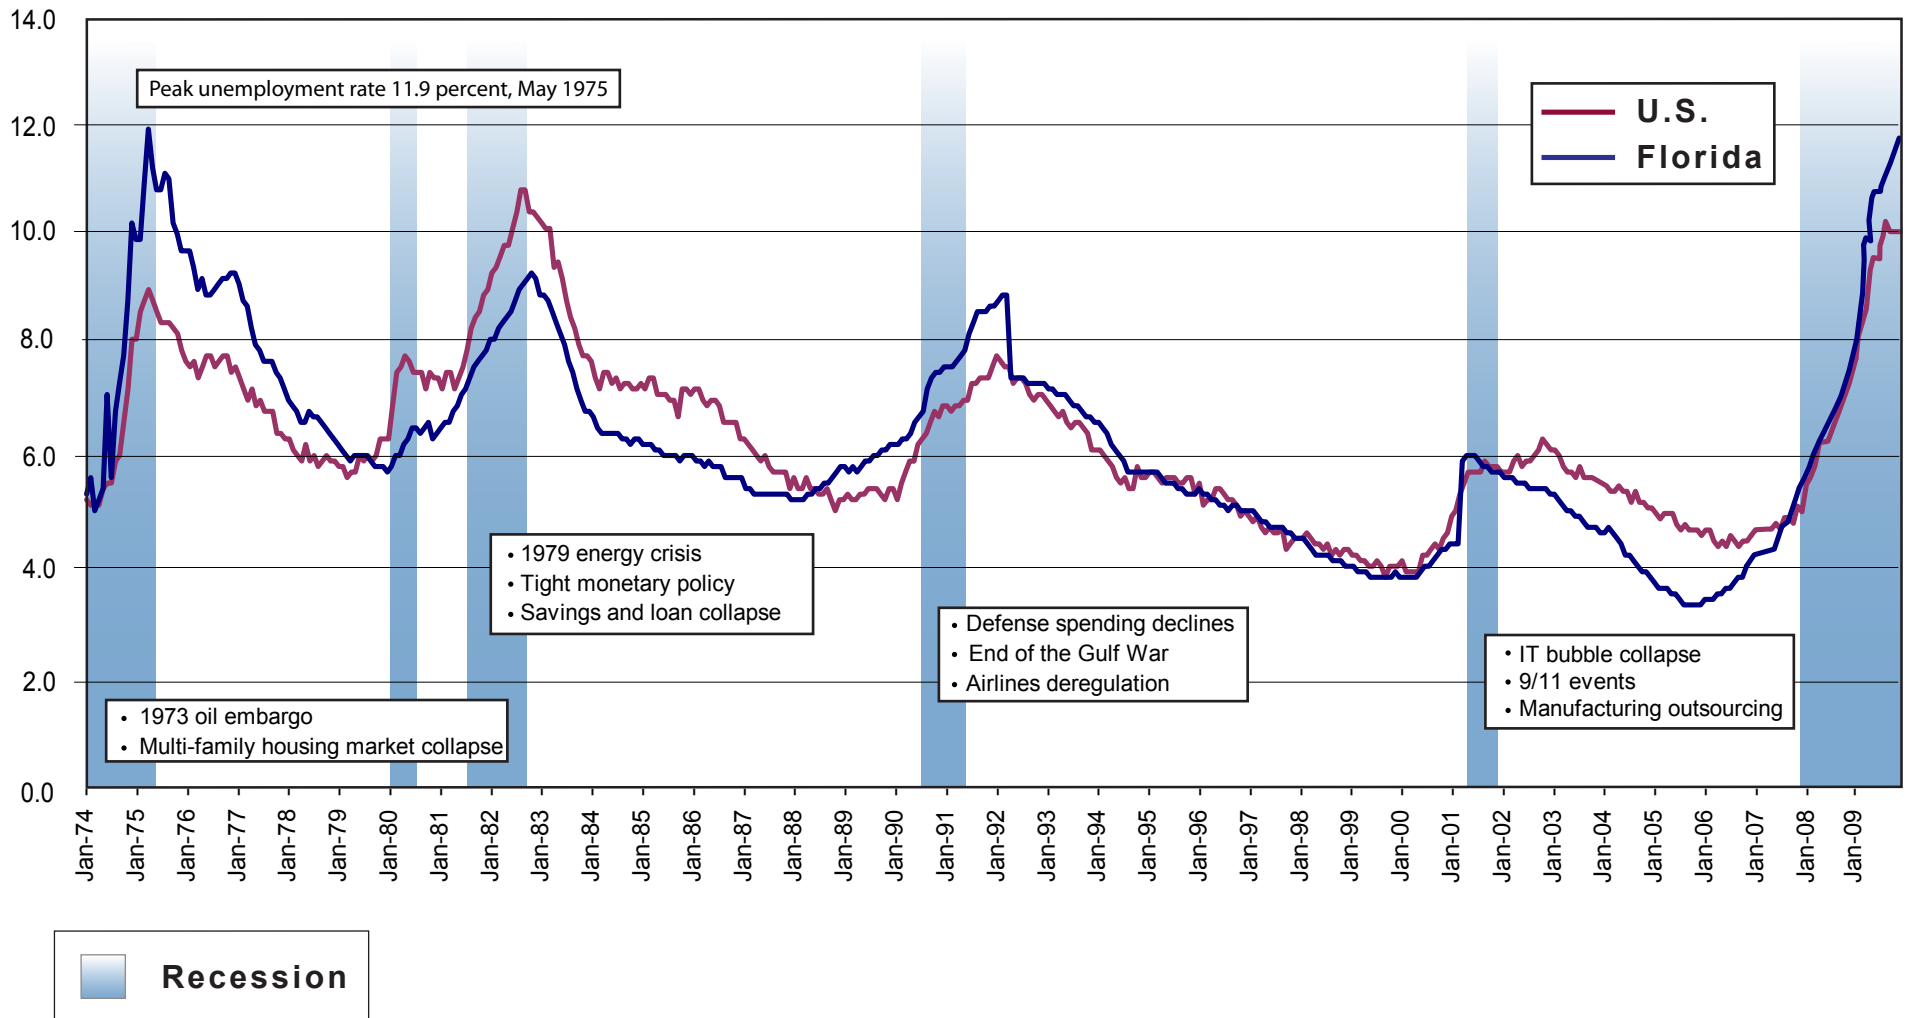

Florida and the United States Labor Statistics and Recessionary Periods Unemployment Rates January 1974 - December 2009

Source: Florida Agency for Workforce Innovation, Labor Market Statistics Center, Local Area Unemployment Statistics Program, in cooperation with the U.S. Department of Labor, Bureau of Labor Statistics.
Prepared January 2010 (seasonally adjusted)