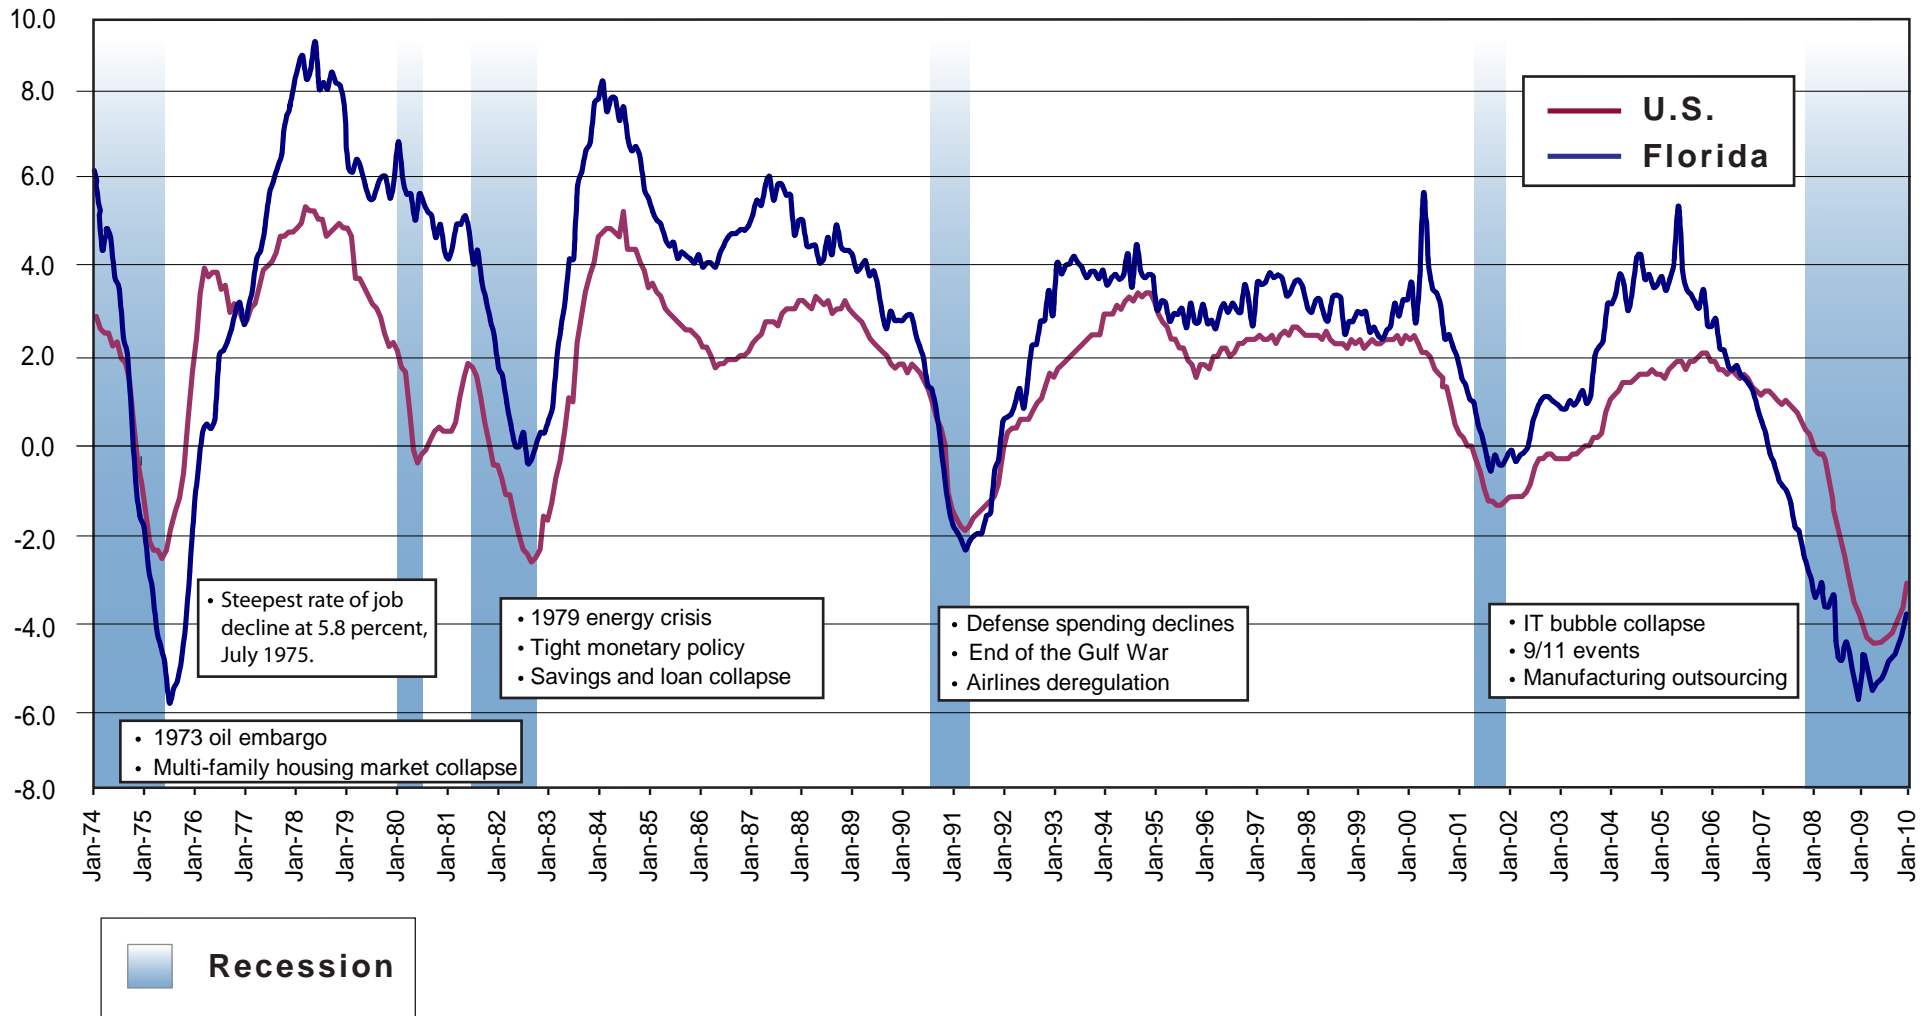

Florida and the United States Labor Statistics and Recessionary Periods Total Nonagricultural Employment Annual Job Growth Rates January 1974 - January 2010

Source: Florida Agency for Workforce Innovation, Labor Market Statistics Center, Current Employment Statistics Program, in cooperation with the U.S. Department of Labor, Bureau of Labor Statistics.
Prepared March 2010 (not seasonally adjusted)